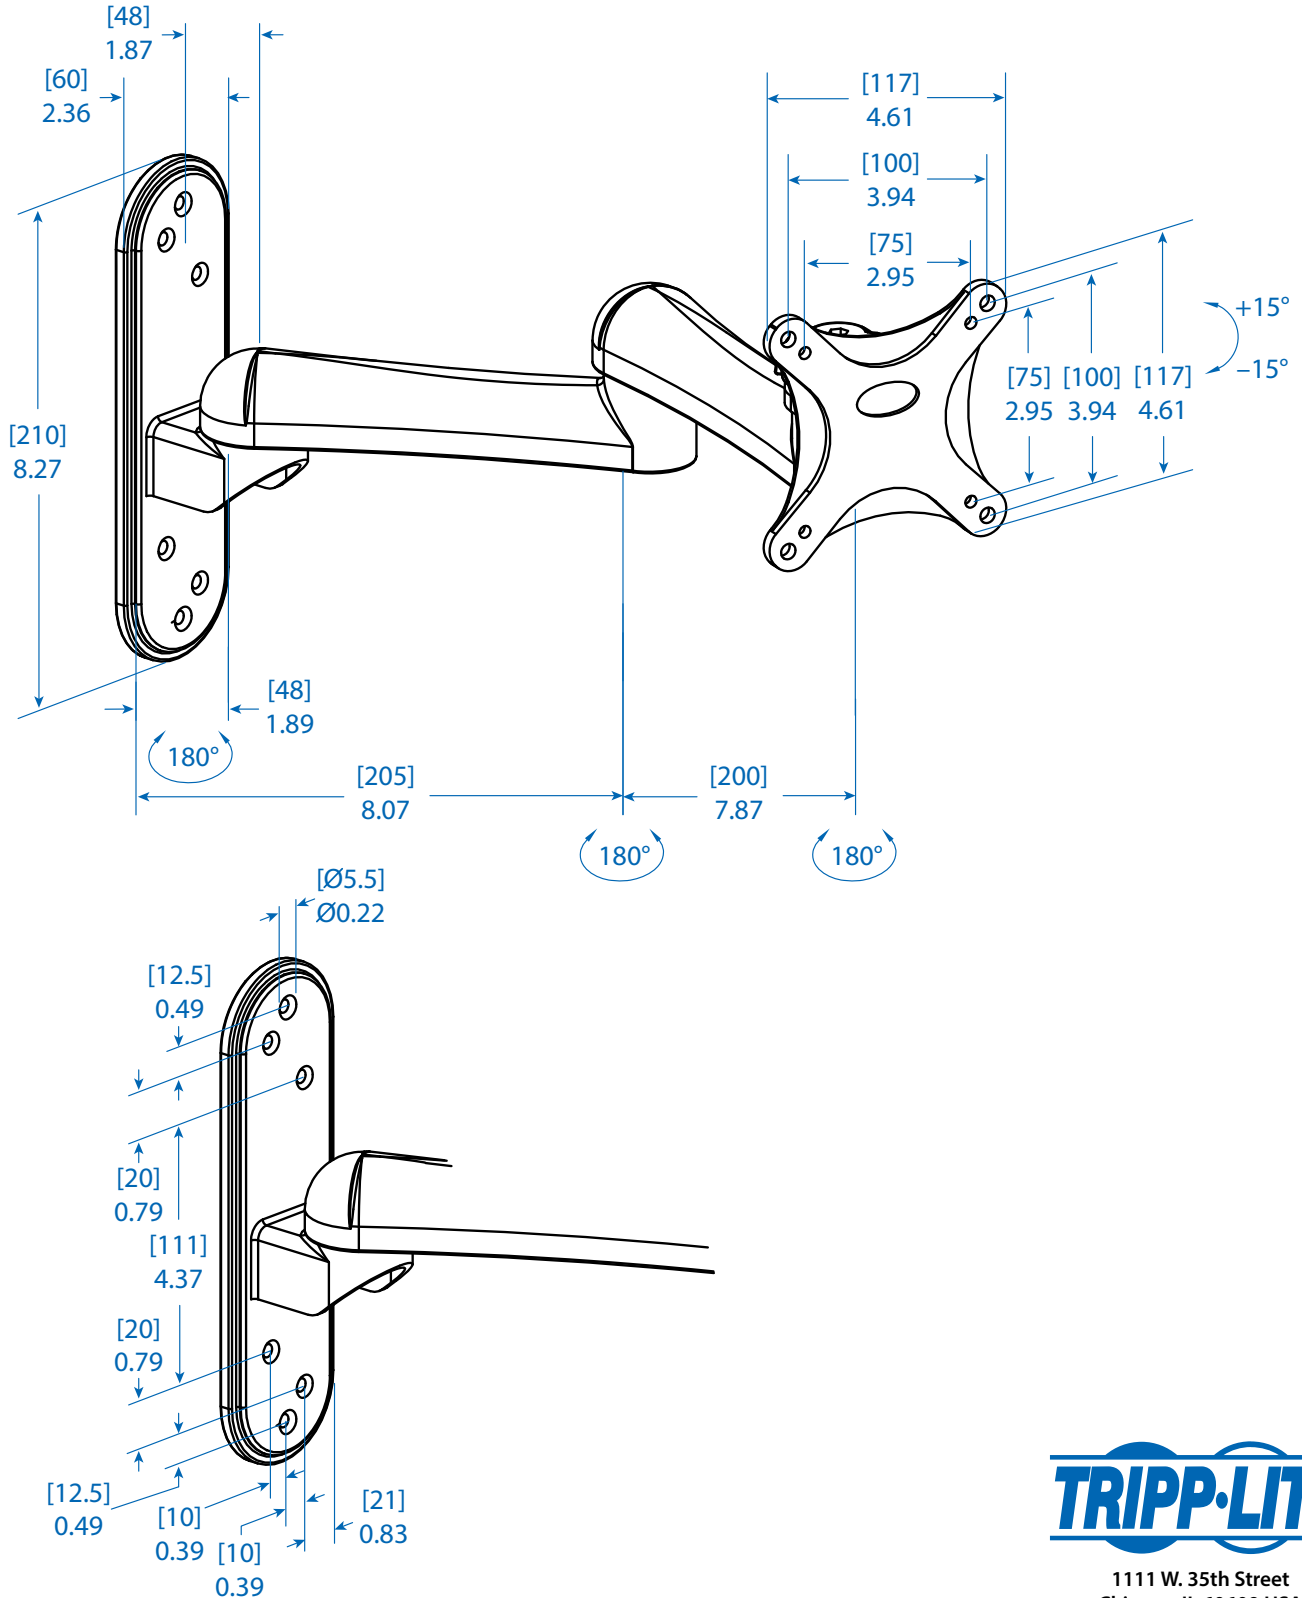

## Swivel/Tilt Wall Mount for 13" to 27" Displays

Dimensions: [mm] INCHES

Tripp Lite has a policy of continuous improvement. Specifications are subject to change without notice.

1111 W. 35th Street  
Chicago, IL 60609 USA  
773.869.1234  
www.tripplite.com